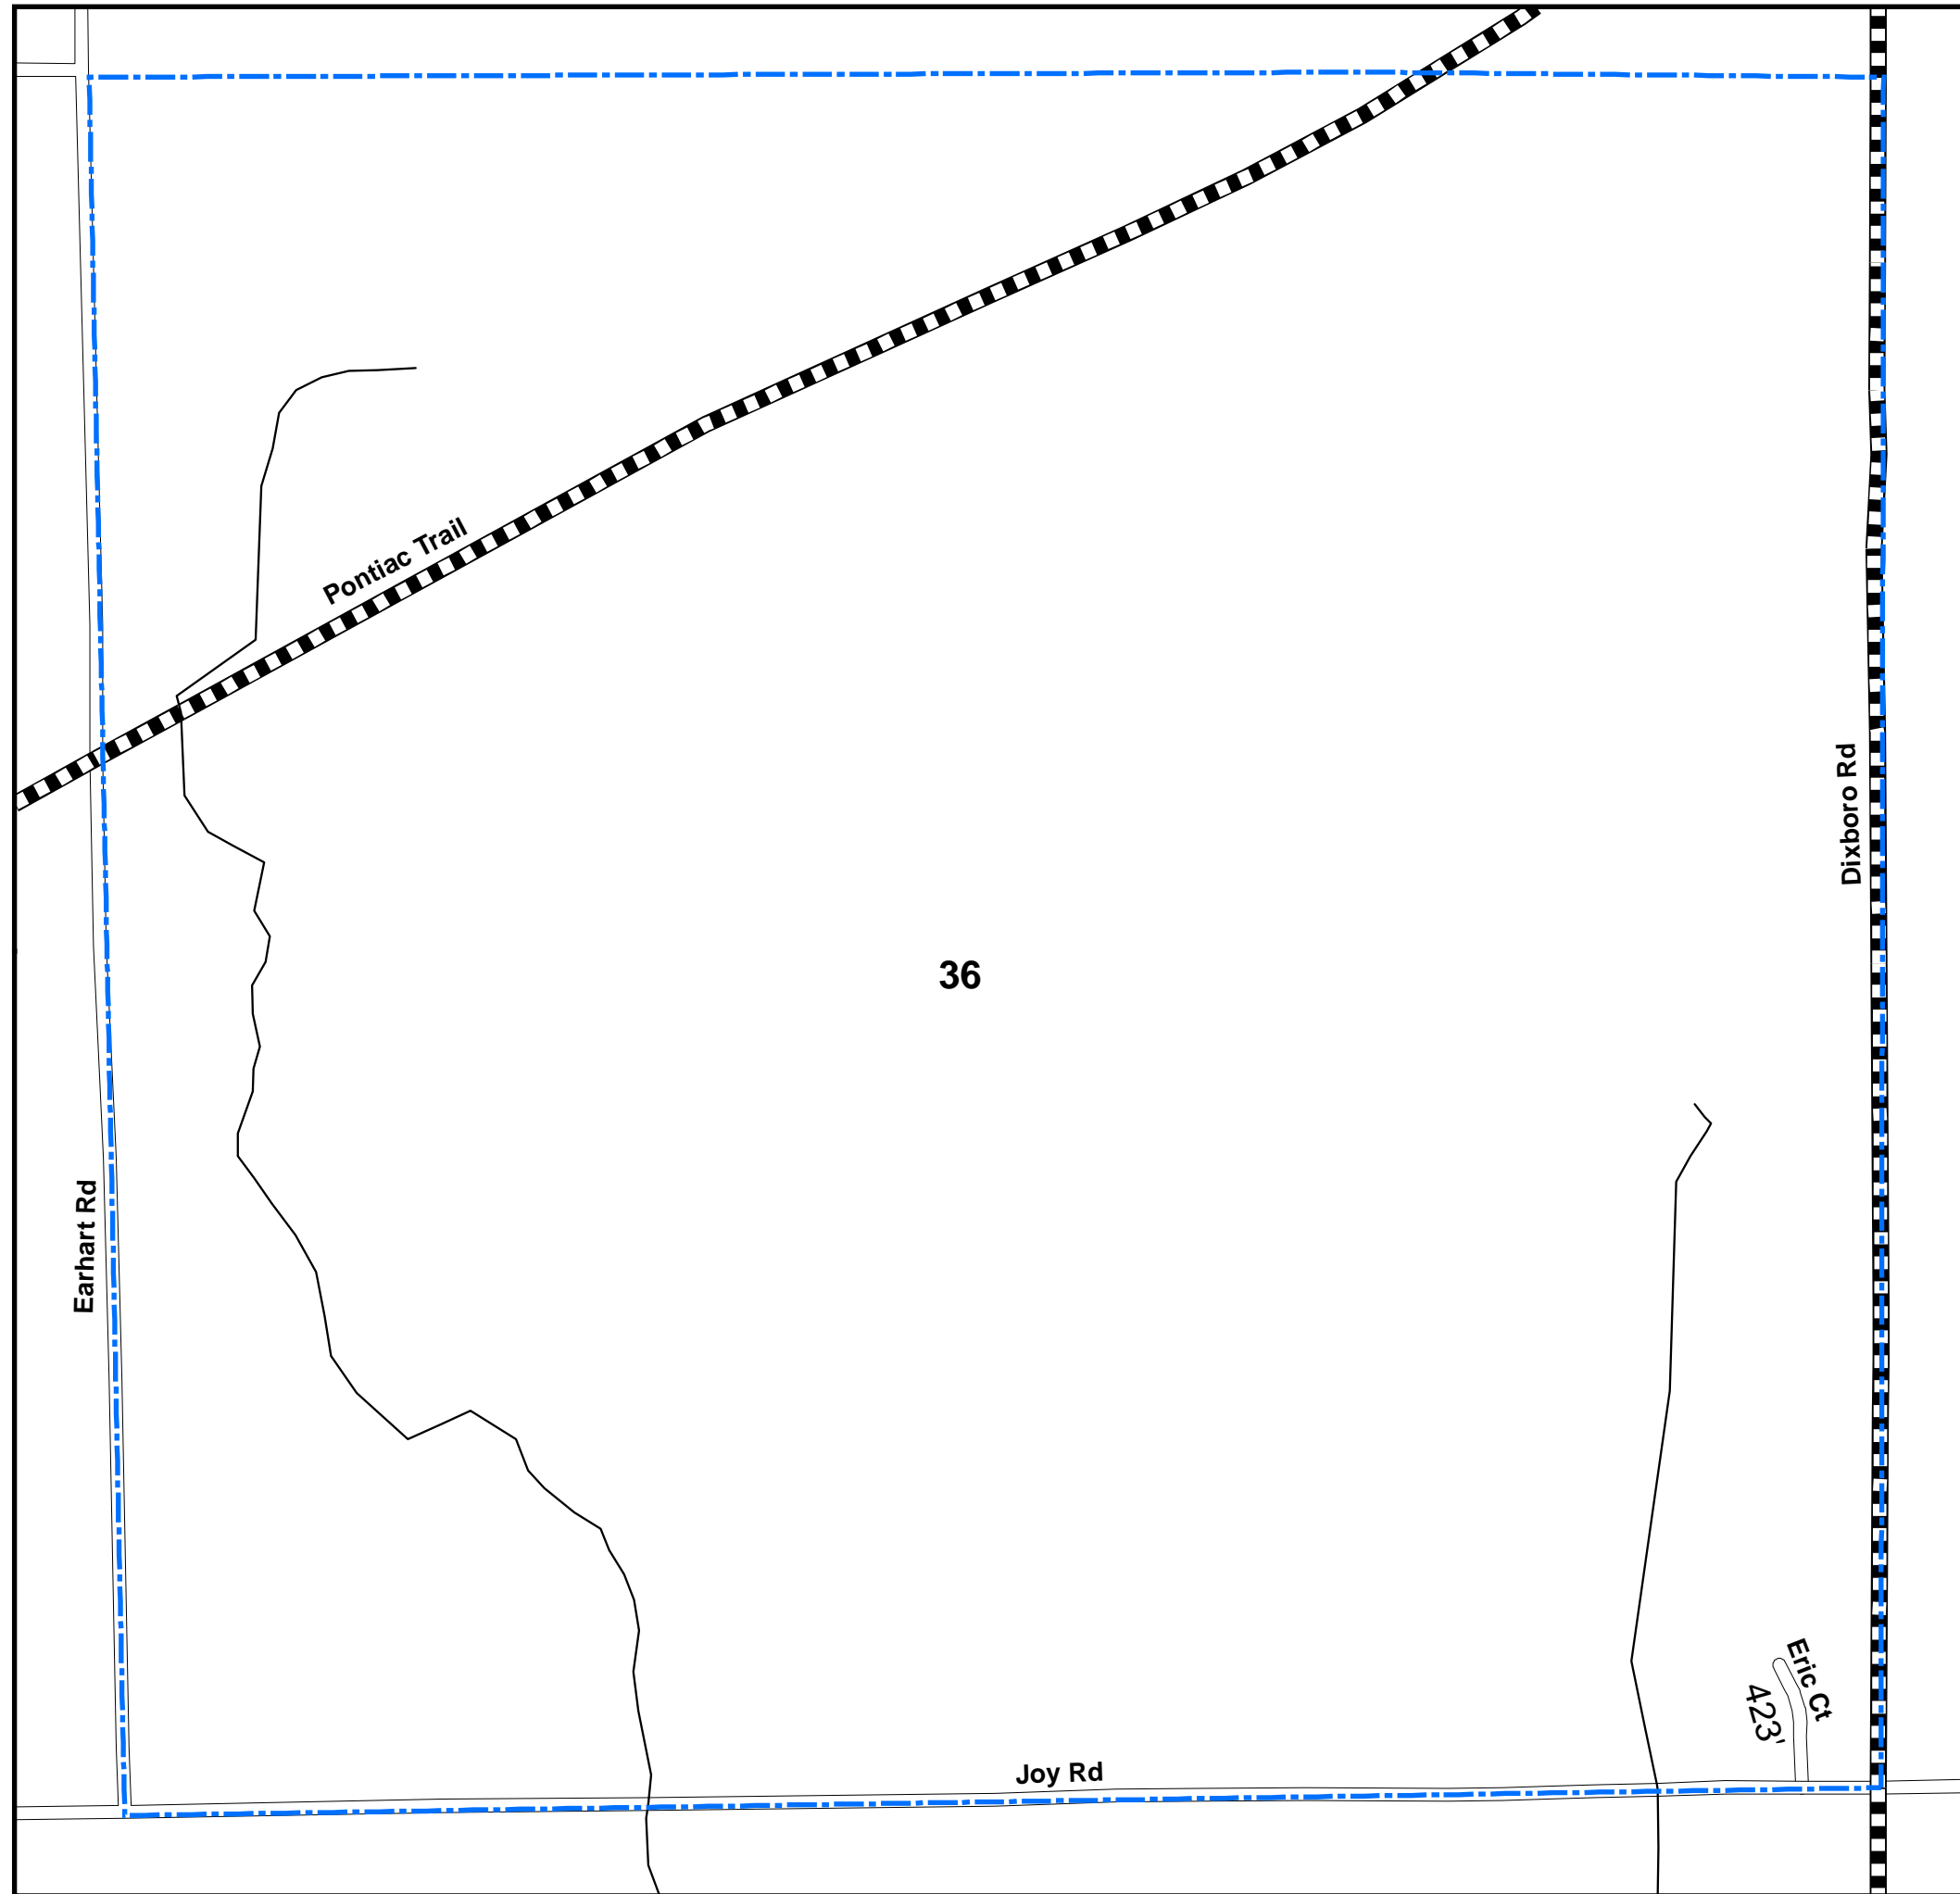

LEGEND

- State Trunkline
- County Primary
- County Local
- Railroad
- City or Village Street
- Adjacent County
- Township Line
- City or Village Boundary
- Lake/River

PRIMARY ROAD SYSTEM IS 30.45 MILES
 LOCAL ROAD SYSTEM IS 48.12 MILES

I HEREBY CERTIFY THAT THE ROADS SHOWN
 HEREON BY SYMBOLS LOCAL ROADS ARE IN
 USE AND ARE UNDER THE JURISDICTION OF THE
 COUNTY ROAD COMMISSION.

NORTHFIELD TWP.

LEGEND

- State Trunkline
- County Primary
- County Local
- Railroad
- City or Village Street
- Section Line
- City or Village Boundary
- Lake/River

Total Feet 423 Equals 0.08 Miles

I HEREBY CERTIFY THAT THE ROADS SHOWN
HEREON BY SYMBOL AS LOCAL ROADS ARE IN
USE AND ARE UNDER THE JURISDICTION OF THE
COUNTY ROAD COMMISSION.

0 500 1,000
Feet

Township NORTHFIELD

Section 36 T 1S R 6E

County WASHTENAW

Eric Ct
423'

36

Joy Rd

Earhart Rd

Pontiac Trail

Dixboro Rd