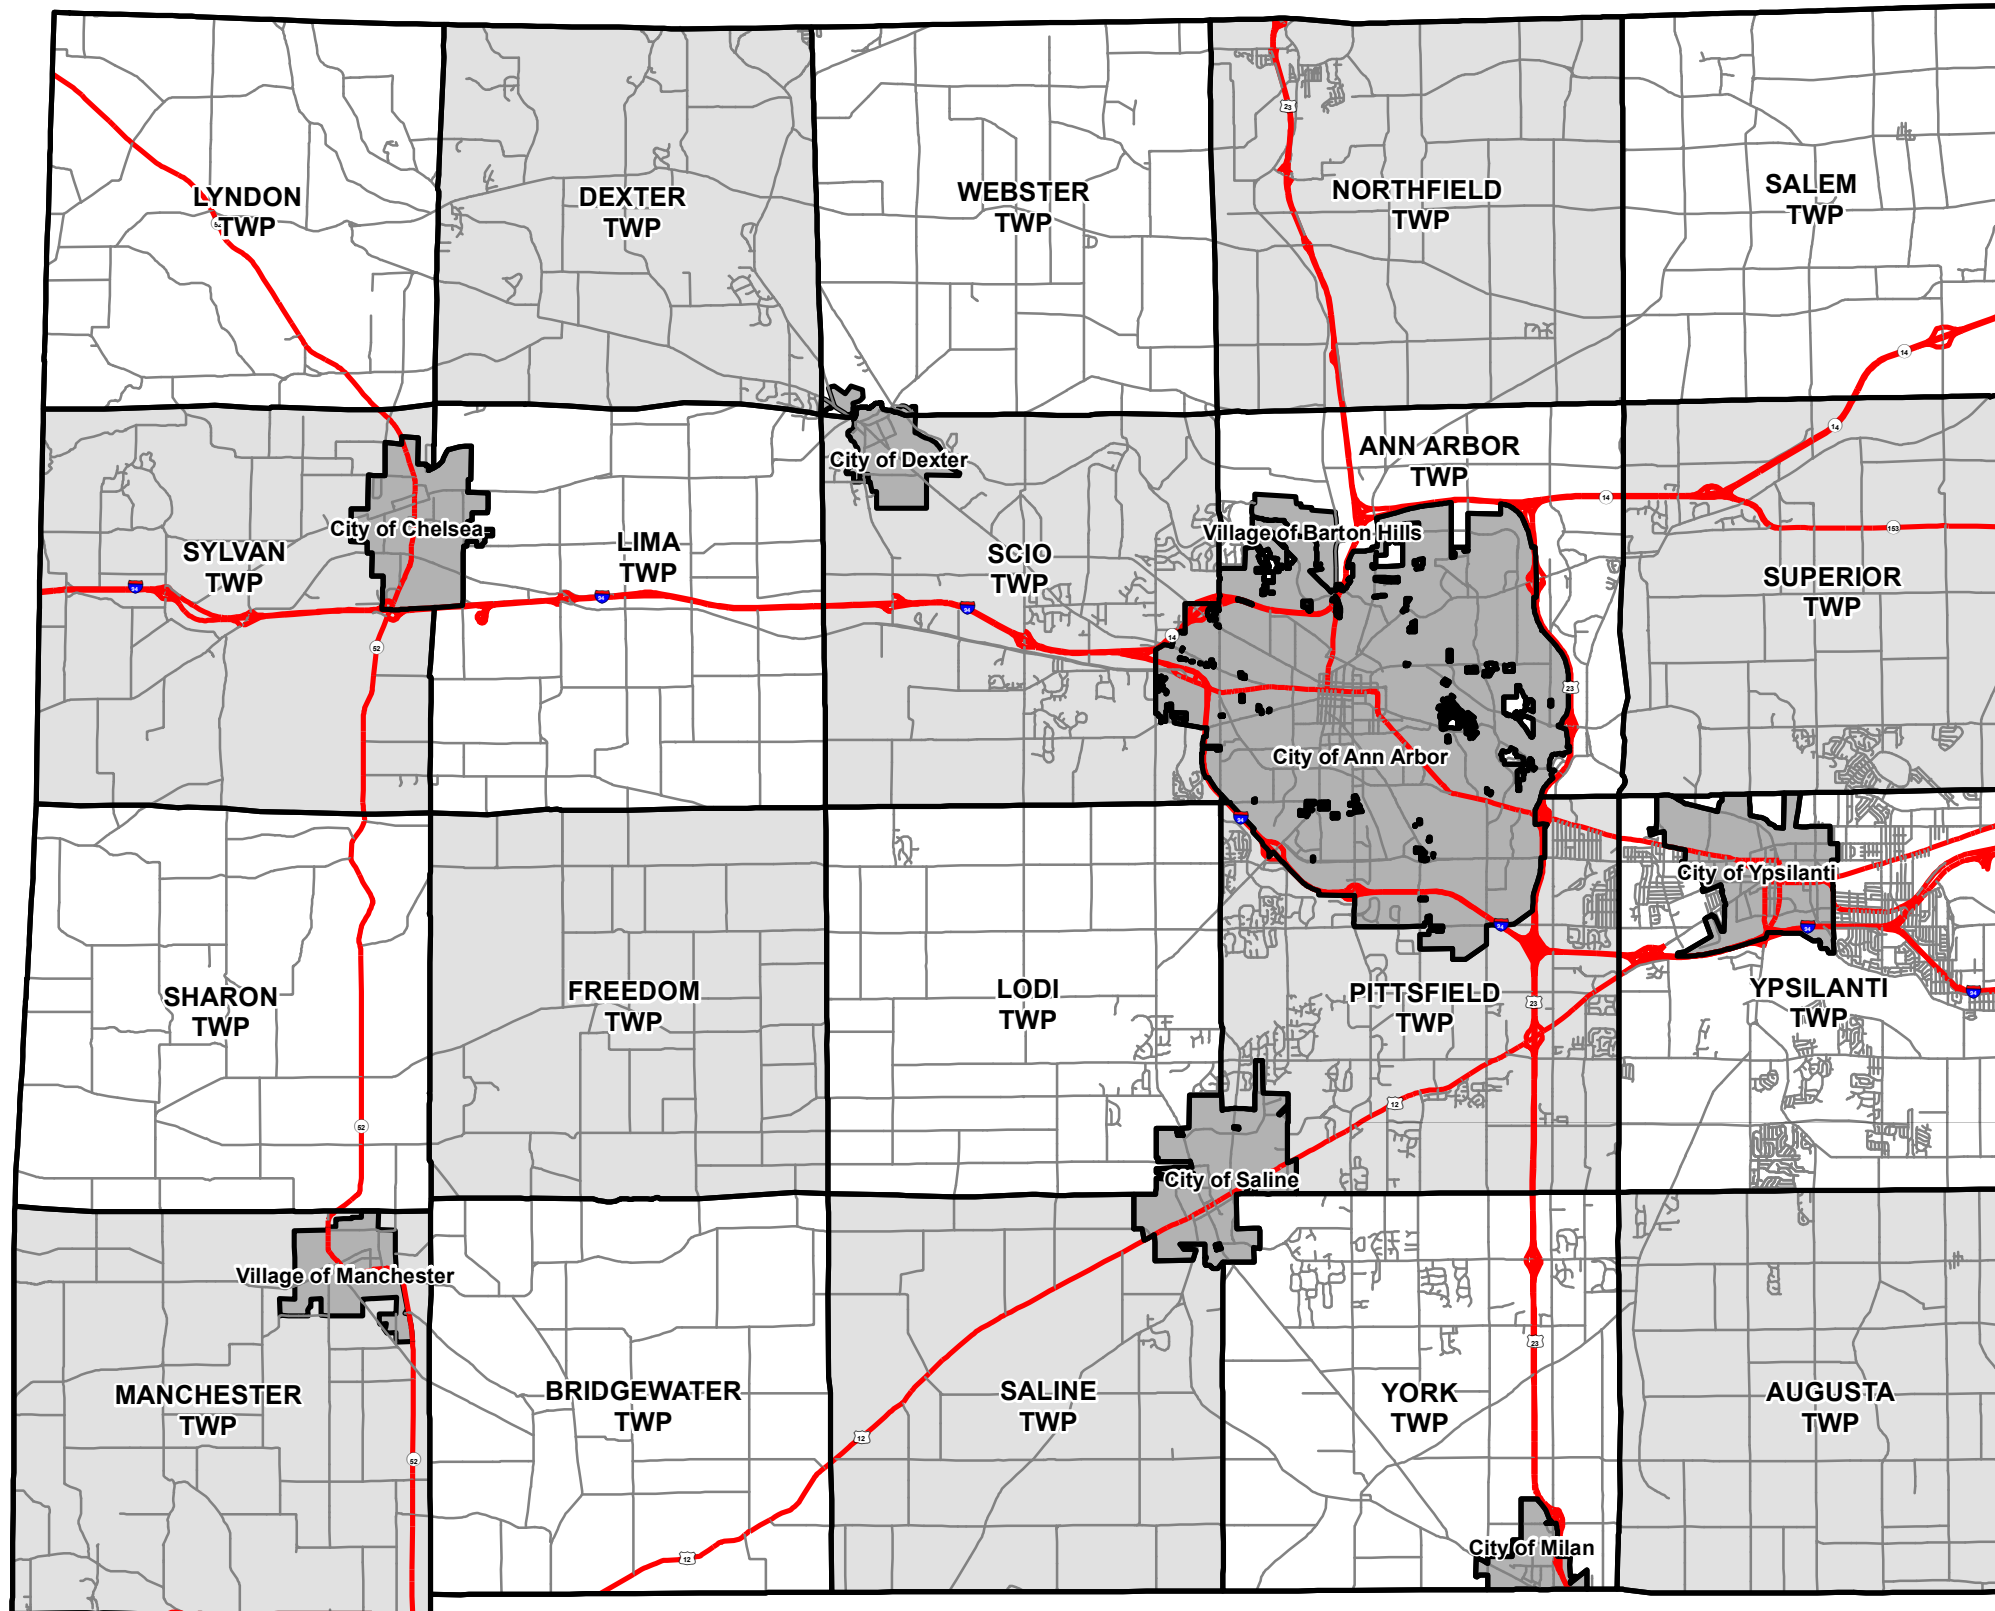

WASHTENAW COUNTY BOARD OF ROAD COMMISSIONERS

STATE COPY

ROAD MILEAGE CERTIFICATION AS OF DECEMBER 31, 2024

I HEREBY CERTIFY THAT ALL OF THE ROADS ON WHICH LENGTHS HAVE BEEN ENTERED ALONG THE ROAD BANDS OF THE ATTACHED TOWNSHIP AND ENLARGED SECTION MAPS ARE UNDER THE JURISDICTION OF THE WASHTENAW COUNTY BOARD OF ROAD COMMISSIONERS.

I FURTHER CERTIFY THAT THE ROADS SHOWN HEREIN ARE NORMALLY OPEN TO AUTOMOBILE TRAFFIC DURING THE MONTHS OF MAY THROUGH OCTOBER.

Barbara Ryan Fuller, Chair
Washtenaw County Board of County Road Commissioners