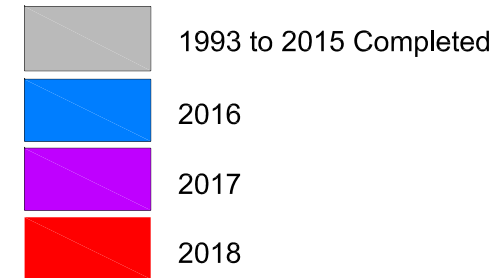

Proposed Washtenaw County Remonumentation Program

Updated 10/09/2015

remon progress

Subject to Change