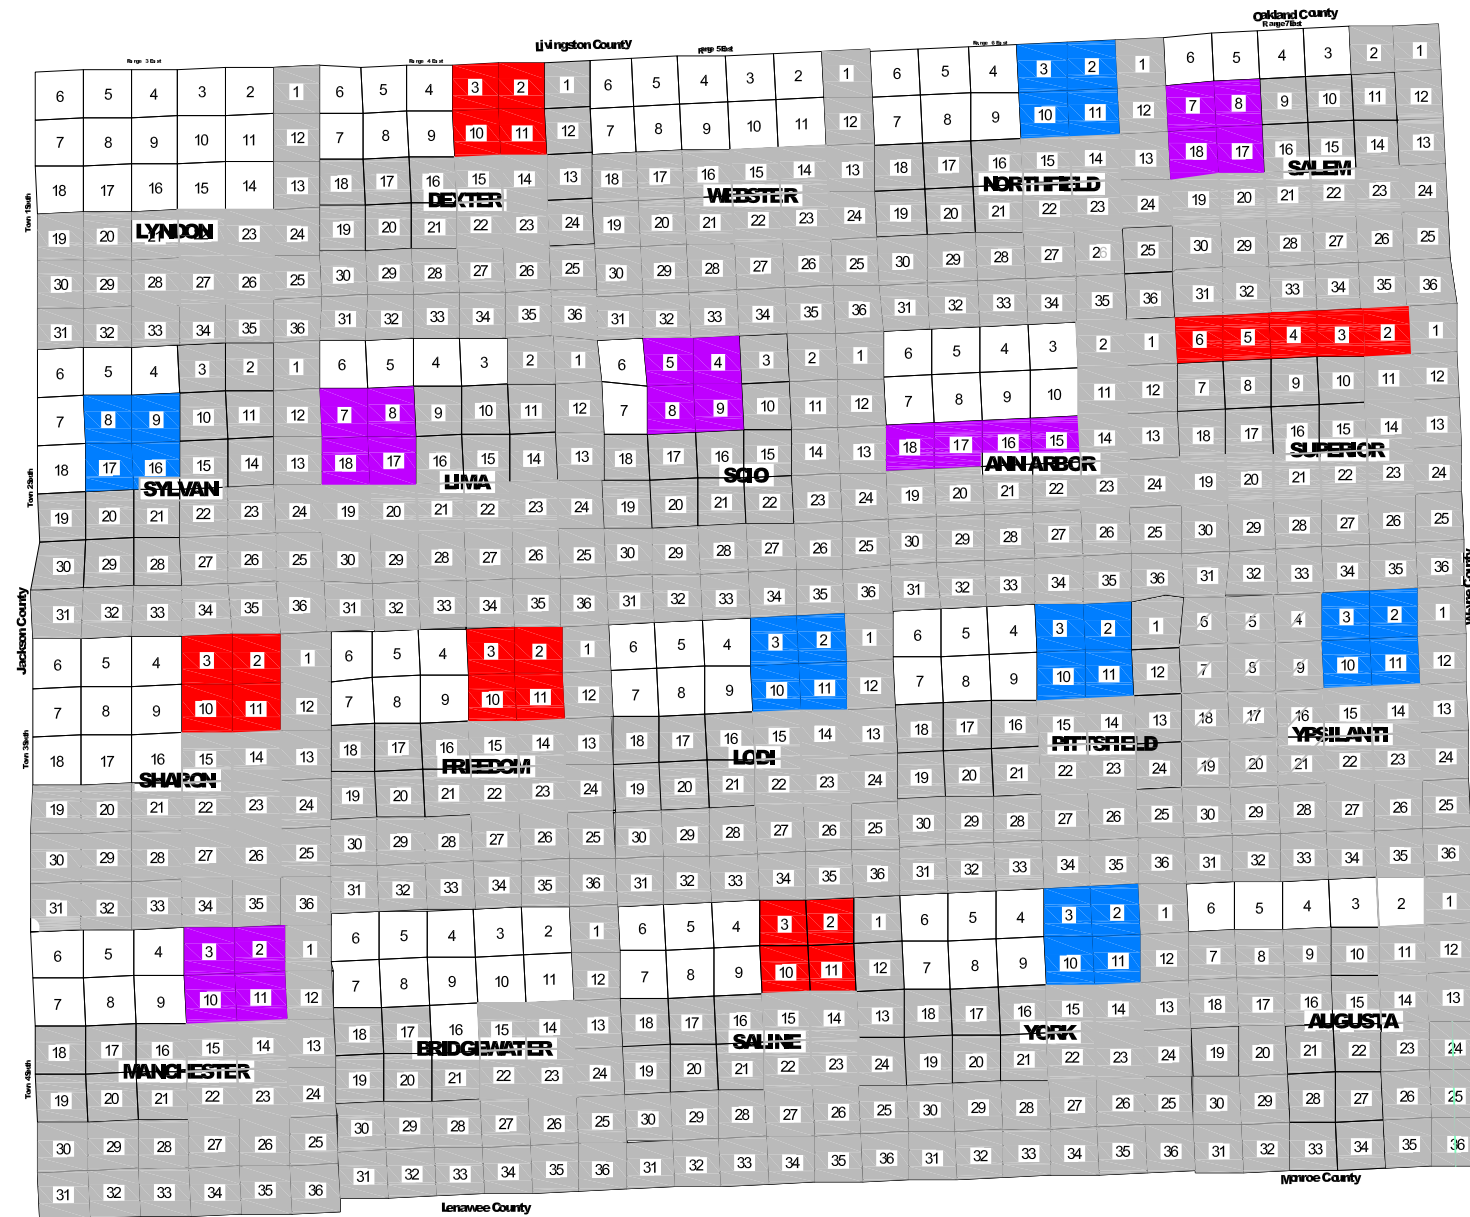

Proposed Washtenaw County Remonumentation Program

Updated 10/09/2015

remon progress

Subject to Change