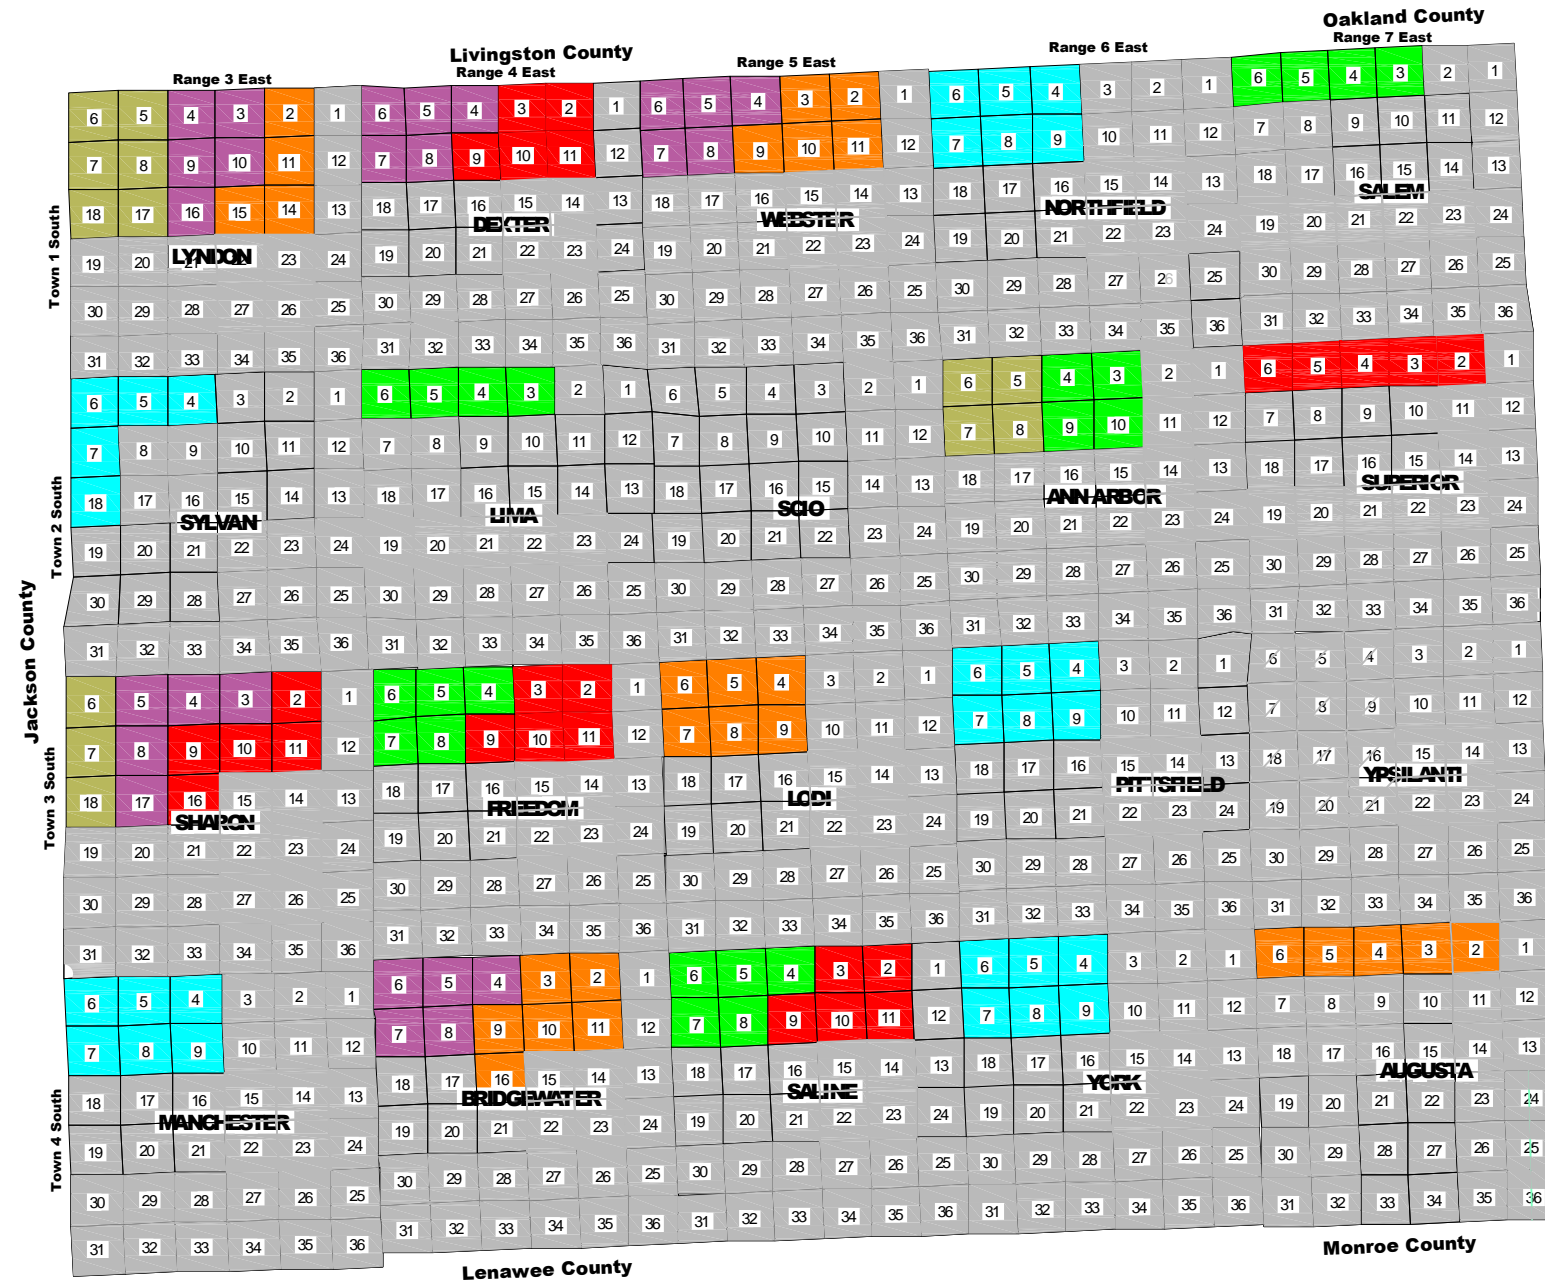

Proposed Washtenaw County Remonumentation Program

Updated 09/13/2017

Remon Progress

Subject to Change