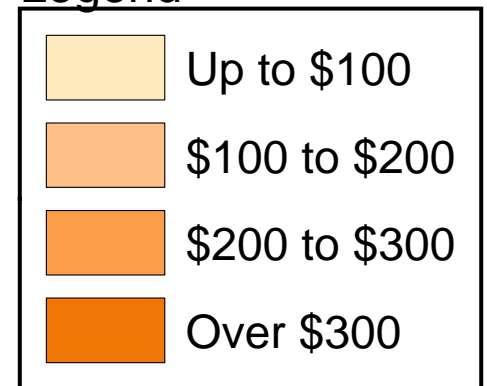

Washtenaw County Road Commission

Routine Maintenance Expenditures Per Capita 2004 Through 2008

Legend

June 16, 2009