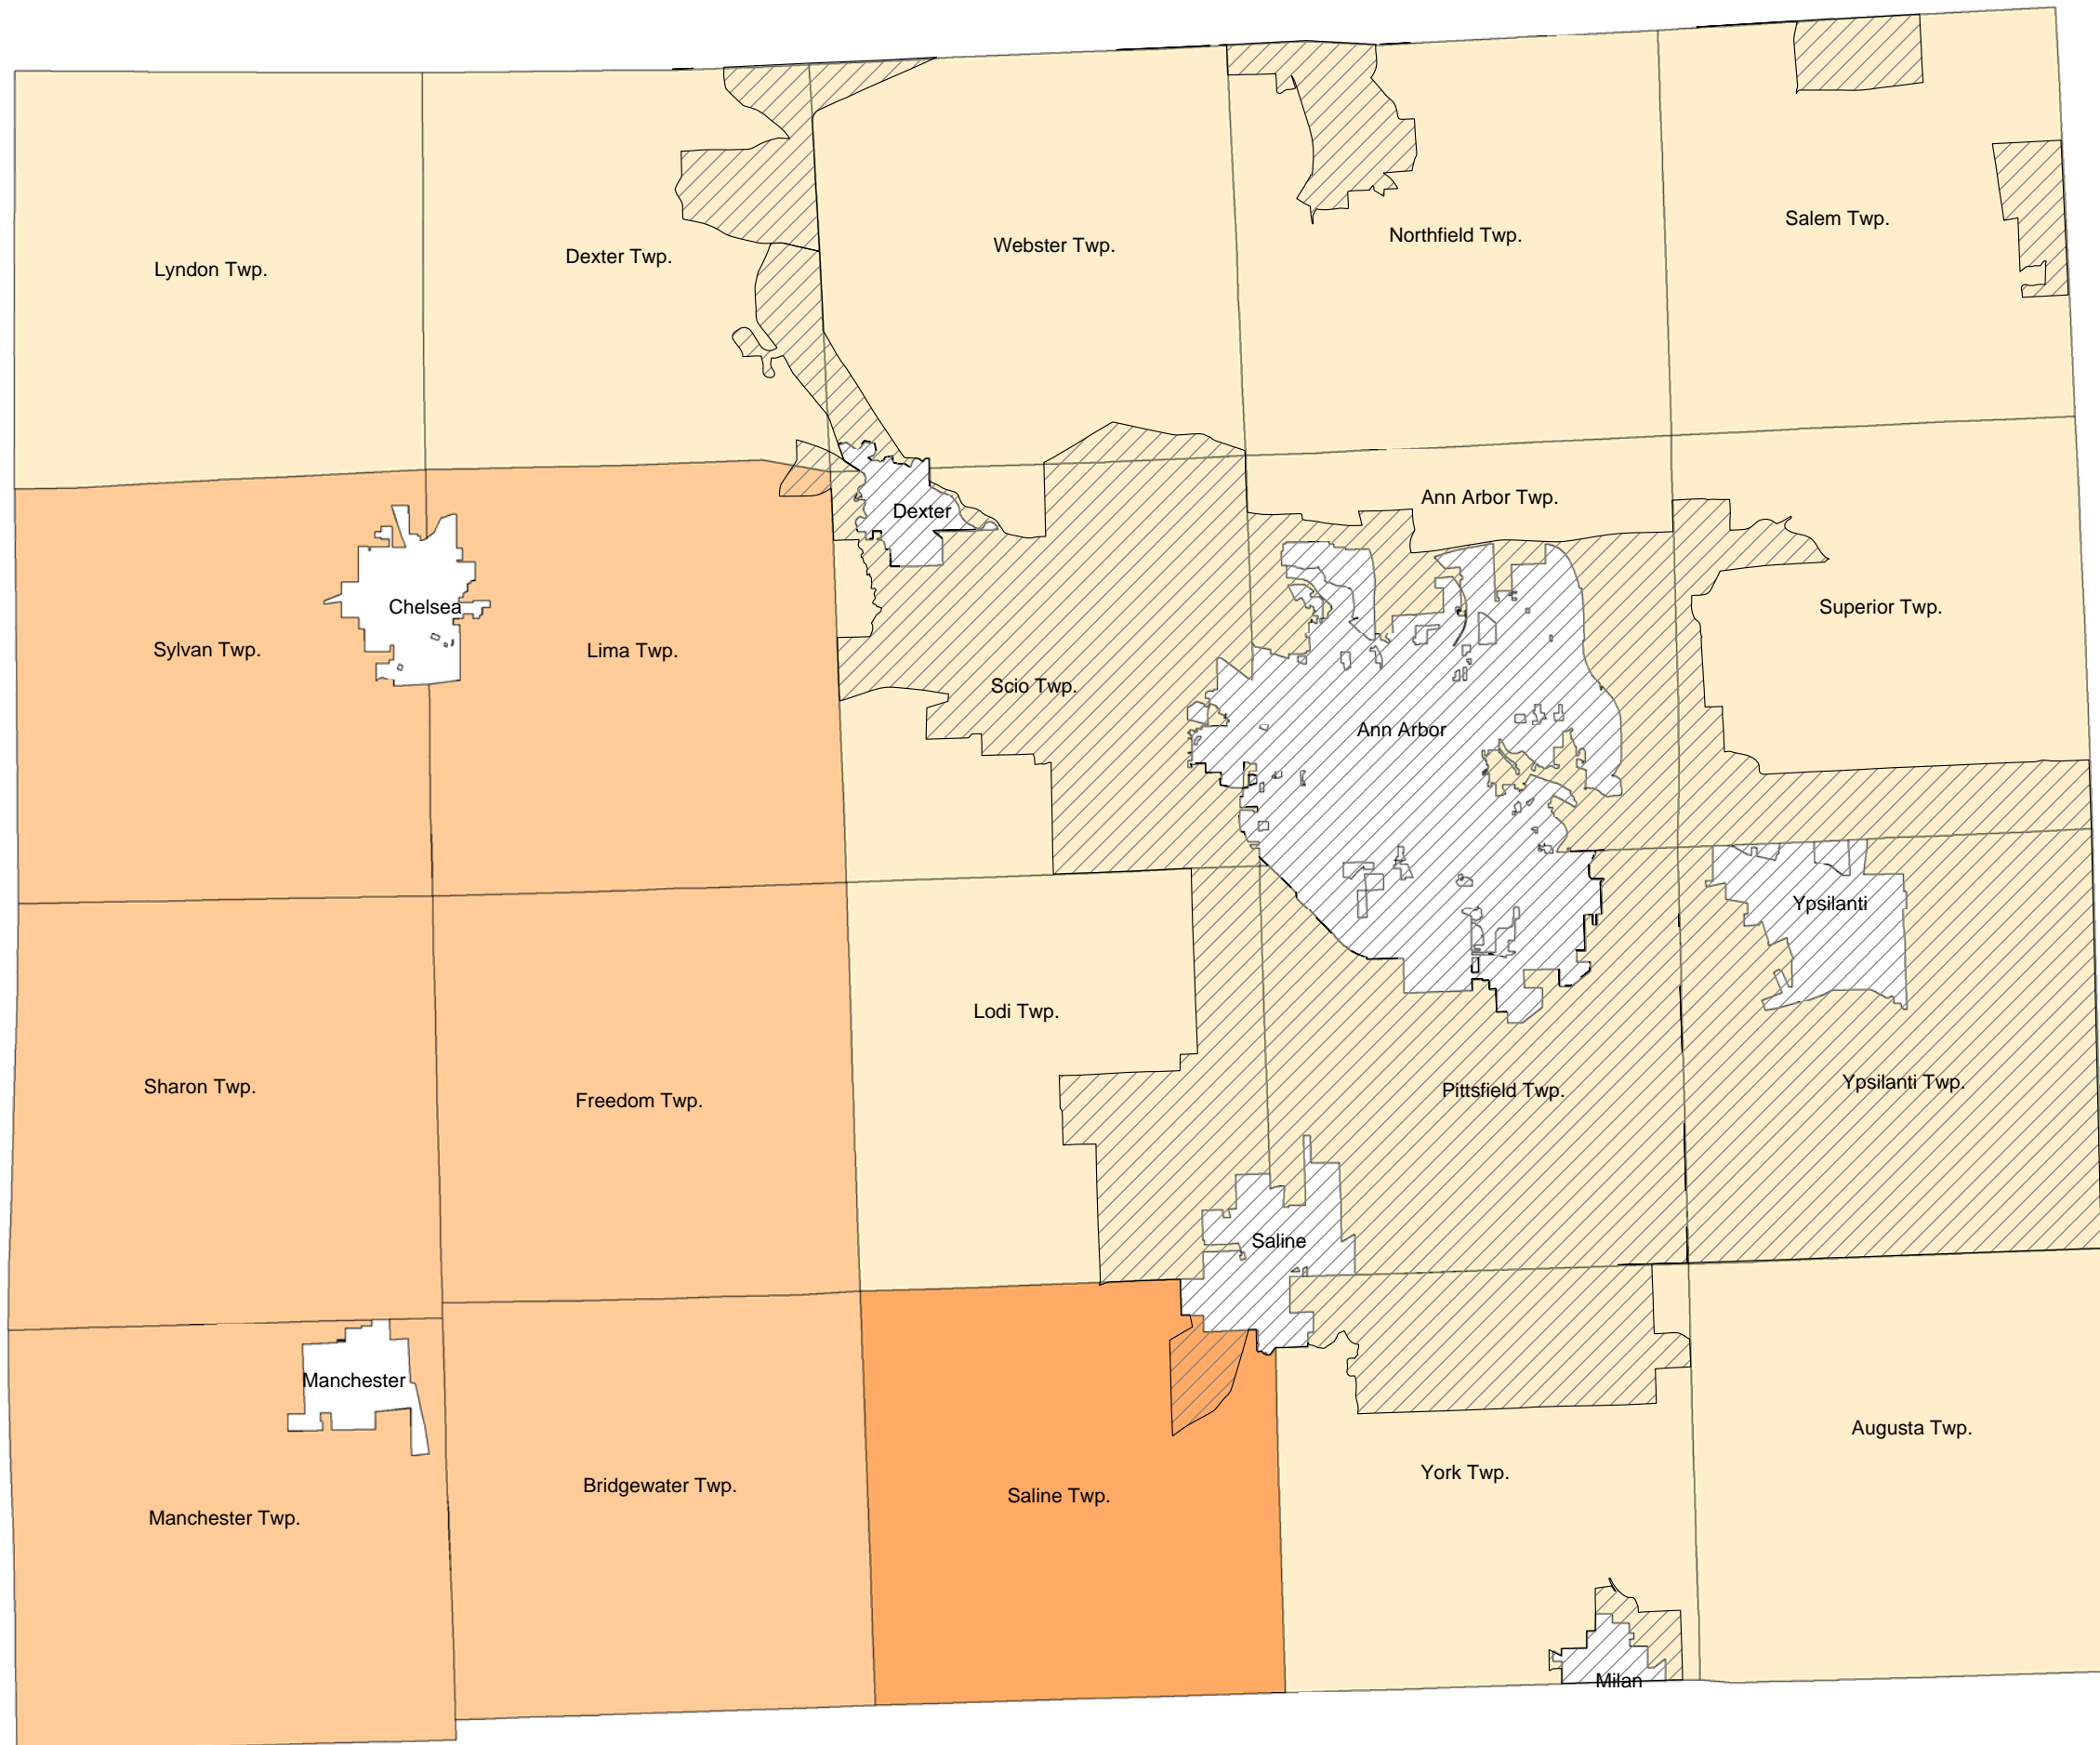

Washtenaw County Road Commission

Routine Maintenance Expenditures Per Capita 2004 Through 2008

Legend

June 16, 2009